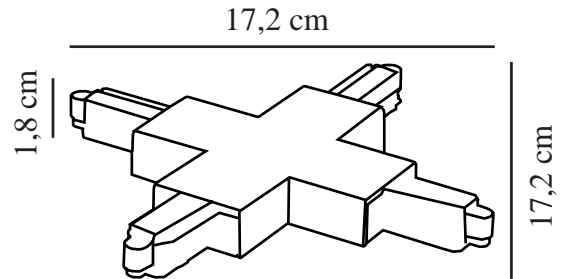

LINK X-CONNECTOR | TRACK LIGHT | WHITE

86079901

nordlux®

Voltage (V): 230 Volt
IP degree: IP20
Maximum bulb wattage (W): 660W
Class (Class 1, Class 2, Class 3):
Class 1 (Earth contact)

Primary material: Plastic
Secondary material: Metal
Colour: White

Height (cm): 1.8
Width (cm): 17.2
Length (cm): 17.2

EAN: 5701581402485
TUN: 1963944
Item Number: 86079901

Pcs Per Master Carton: 6
Sales Box Height (cm): 3
Sales Box Width(cm): 24
Sales Box Depth (cm): 27
Sales Box Volume m³ : 0.0019
Product net weight (kg): 0.133

• Connector for rails (without power supply)

X-shaped connector used for connecting multiple rail bars from the Link system. The connector is mounted at the rail end caps to allow multiple rails to be combined.