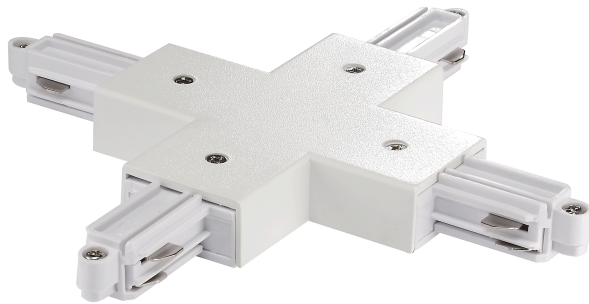

LINK X-CONNECTOR | TRACK LIGHT | WHITE

86079901

nordlux®

Voltage (V): 230 Volt
IP degree: IP20
Maximum bulb wattage (W): 660W
Class (Class 1, Class 2, Class 3):
Class 1 (Earth contact)

Primary material: Plastic
Secondary material: Metal
Colour: White

Height (cm): 1.8
Width (cm): 17.2
Length (cm): 17.2

EAN: 5701581402485
TUN: 1963944
Item Number: 86079901

Pcs Per Master Carton: 6
Sales Box Height (cm): 3
Sales Box Width(cm): 24
Sales Box Depth (cm): 27
Sales Box Volume m³ : 0.0019
Product net weight (kg): 0.133

• Connector for rails (without power supply)

X-shaped connector used for connecting multiple rail bars from the Link system. The connector is mounted at the rail end caps to allow multiple rails to be combined.