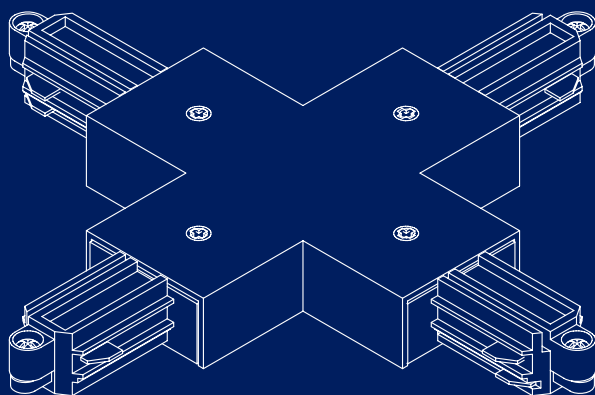

## **LINK SYSTEM**

**LINK X-CONNECTOR  
SORT  
LINK X-CONNECTOR  
SCHWARZ  
LINK X-CONNECTOR  
BLACK  
LINK X-KOPPLING  
SVART  
LINK X-CONNECTOR  
NOIR  
X-LIITIN  
MUSTA**

by Nordlux

Suitable for Indoor use  
Features

## LINK SYSTEM

LINK X-CONNECTOR  
SORT

LINK X-CONNECTOR  
SCHWARZ

LINK X-CONNECTOR  
BLACK

LINK X-KOPPLING

SVART

LINK X-CONNECTOR

NOIR