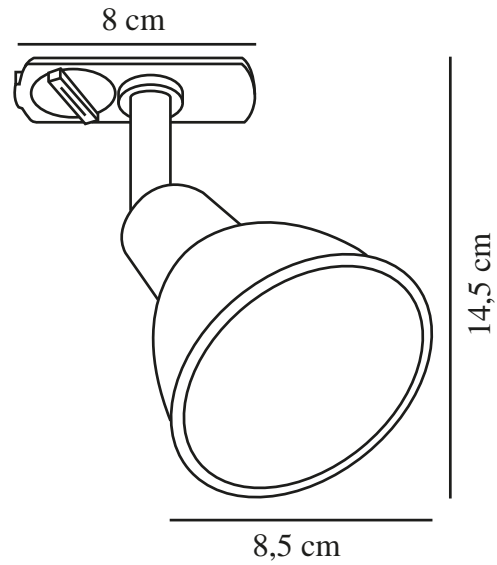

SINGLE LINK | TRACK LIGHT | BLACK

86109903

nordlux®

Voltage (V): 230 Volt
IP degree: IP20
Maximum bulb wattage (W): 35W
Class (Class 1, Class 2, Class 3):
Class 1 (Earth contact)
Socket type: GU10

Shade Diameter (cm): 8.5
Tilt Angle (°): 90
Turning Angle (°): 350
EAN: 5701581373280
TUN: 1902478
Item Number: 86109903

Pcs Per Master Carton: 6
Sales Box Height (cm): 10
Sales Box Width(cm): 22
Sales Box Depth (cm): 24
Sales Box Volume m³ : 0.0053
Product net weight (kg): 0.132

Primary material: Metal
Secondary material: Plastic
Colour: Black

• Minimalist and classic design

The Link system invites you to put the spotlight on life. The discreet lampshade emits a precise and directional light. This model is designed for the Link system, where it can easily and quickly be installed in a power strip and easily moved.