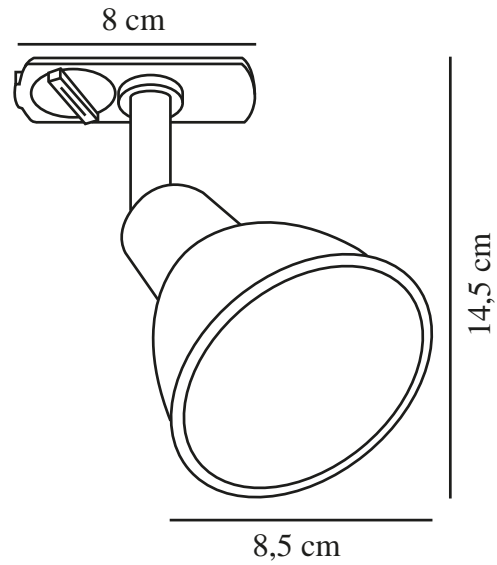

SINGLE LINK | TRACK LIGHT | BLACK

86109903

nordlux®

Voltage (V): 230 Volt
IP degree: IP20
Maximum bulb wattage (W): 35
Class (Class 1, Class 2, Class 3):
Class 1 (Earth contact)
Socket type: GU10

Shade Diameter (cm): 8.5
Tilt Angle (°): 90
Turning Angle (°): 350
EAN: 5701581373280
TUN: 1902478
Item Number: 86109903

Pcs Per Master Carton: 6
Sales Box Height (cm): 10
Sales Box Width(cm): 22
Sales Box Depth (cm): 24
Sales Box Volume m³ : 0.0053
Product net weight (kg): 0.132

Primary material: Metal
Secondary material: Plastic
Colour: Black

• Fits the Nordlux Link system • Minimalist and classic design

The Link system invites you to put the spotlight on life. The discreet lampshade emits a precise and directional light. This model is designed for the Link system, where it can easily and quickly be installed in a power strip and easily moved.