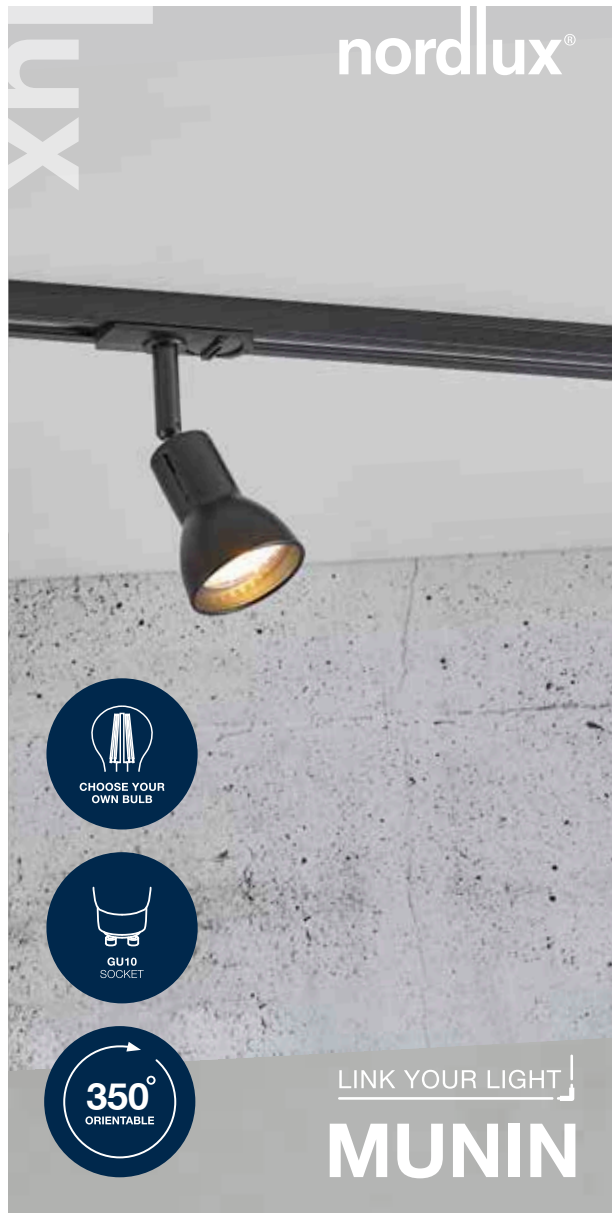

nordlux®

LINK YOUR LIGHT

MUNIN