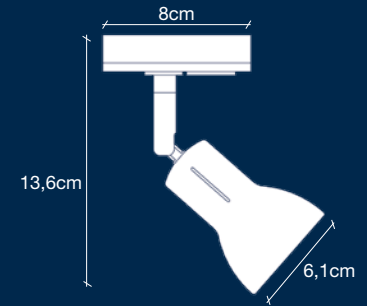

LINK YOUR LIGHT

MUNIN

Item N°: 86129903
Db: 2277005

IP20

M

Metal
Metall
Metal
Metall
Metal
Metall

GU10

MAX 50W

BULB NOT INCLUDED

220-240V
~50/60Hz

CE

UK CA

www.nordlux.com
Nordlux AS - Østre Havnegade 34 · DK-9000 Aalborg

AAD: 14042022 XY

Nordlux UK
Unit 22, Deanfield Court
BB7 1QS Clitheroe Lancashire
01200422777

Height x Width x Depth COLOR BOX (CM)	17*9*7CM
NET WEIGHT COLOR BOX (KG)	0.04
GROSS WEIGHT COLOR BOX (KG)	0.19
VOLUME COLOR BOX (CBM)	0.001