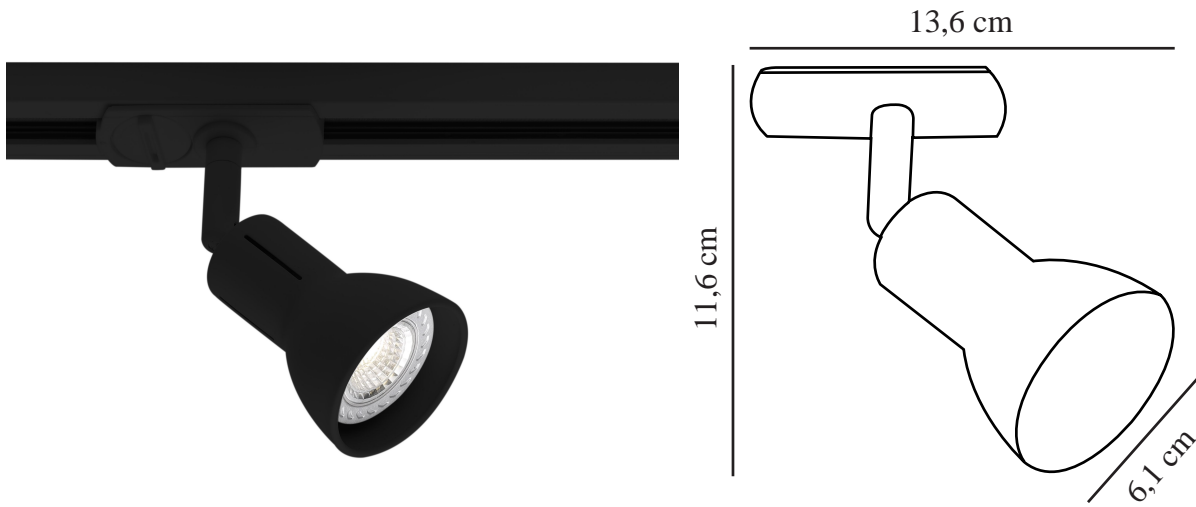

MUNIN LINK | TRACK LIGHT | BLACK

86129903

nordlux[®]

Voltage (V): 220-240 Volt
IP degree: IP20
Maximum bulb wattage (W): 50W
Class (Class 1, Class 2, Class 3):
Class 2 (Double isolated)
Socket type: GU10
Parallel connection: False

Shade Diameter (cm): 6.1
Tilt Angle (°): 90
Turning Angle (°): 350
EAN: 5704924012723
TUN: 2277005
Item Number: 86129903

Pcs Per Master Carton: 3
Sales Box Height (cm): 17
Sales Box Width(cm): 9
Sales Box Depth (cm): 7
Sales Box Volume m³ : 0.0011
Product net weight (kg): 0.15

Primary material: Metal
Secondary material: Plastic
Colour: Black

• Fits the Nordlux Link system

The Munin spot light makes it easy to provide a practical light or to highlight certain details in your interior. The flexible swivel light head emits a precise and directional light. Designed for the Nordlux Link system, where it is easily installed and moved.