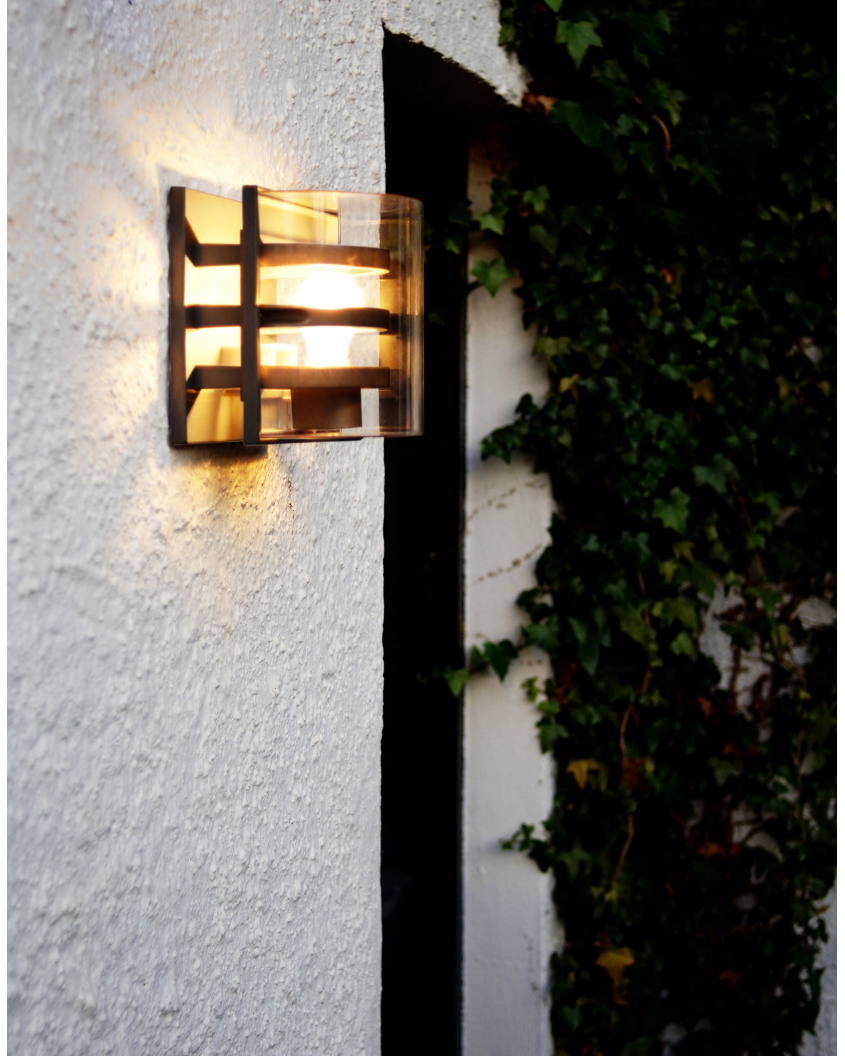

# DELTA | WALL LIGHTING | BLACK

873023

nordlux®

Voltage (V): 230 Volt  
IP degree if the fixture includes  
two types of IP degree: IP54  
Maximum compatible bulb  
wattage (W): 75W  
Class (Class I, Class II, Class III):  
Class 1 (Earth contact)  
Lampholder type (eg, E27/E14,  
etc): E27  
Parallel connection possible?:  
True

Color: Black  
  
Height (cm): 21  
Width (cm): 21  
Projection (cm): 21  
  
EAN: 7057388730237  
TUN: 1630075  
Item Number: 873023

Pcs Per Master Carton: 3  
Sales Box Height (cm): 19  
Sales Box Width(cm): 22  
Sales Box Depth (cm): 22  
Sales Box Volume m<sup>3</sup> : 0.0092  
Net weight of the luminaire (kg):  
1.42

Primary material: Aluminium  
Secondary material: Plastic  
Color of the Glass: Clear

## • Build-in parallel connection

The Delta wall light is similar to the classic Skot light, but this model has a much more modern design. The bulb is shielded by three metal bars that follow the beautiful curve of the Plexiglas, and this also creates interesting effects on the wall outside the light.