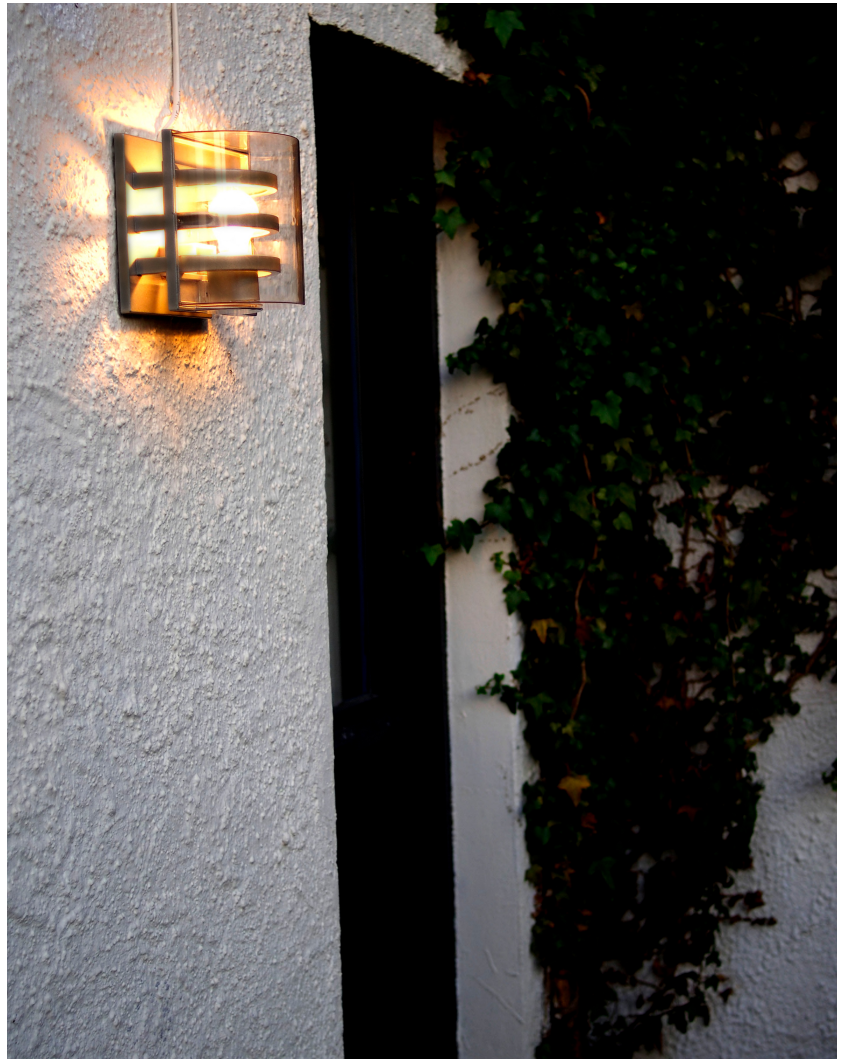

# DELTA | WALL LIGHTING | ANTHRACITE

873063

nordlux®

Voltage (V): 230 Volt  
IP degree if the fixture includes  
two types of IP degree: IP54  
Maximum compatible bulb  
wattage (W): 75W  
Class (Class I, Class II, Class III):  
Class 1 (Earth contact)  
Lampholder type (eg, E27/E14,  
etc): E27  
Parallel connection possible?:  
True

Color: Anthracite  
  
Height (cm): 21  
Width (cm): 21  
Projection (cm): 21  
  
EAN: 7057388730633  
TUN: 1630077  
Item Number: 873063

Pcs Per Master Carton: 3  
Sales Box Height (cm): 19  
Sales Box Width(cm): 21  
Sales Box Depth (cm): 21  
Sales Box Volume m<sup>3</sup> : 0.0084  
Net weight of the luminaire (kg):  
1.42

Primary material: Aluminium  
Secondary material: Plastic  
Color of the Glass: Clear

## • Build-in parallel connection

The Delta wall light is similar to the classic Skot light, but this model has a much more modern design. The bulb is shielded by three metal bars that follow the beautiful curve of the Plexiglas, and this also creates interesting effects on the wall outside the light.