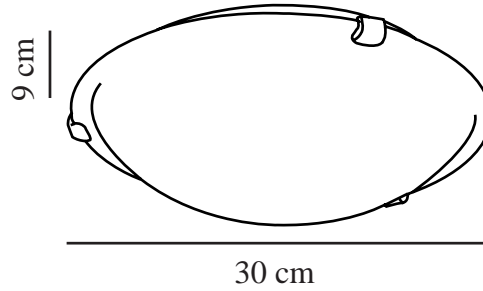

PETRI | CEILING LIGHT | WHITE

92746001

nordlux®

Voltage (V): 230 Volt
IP degree: IP20
Maximum bulb wattage (W): 60W
Class (Class 1, Class 2, Class 3):
Class 1 (Earth contact)
Socket type: E27

Height (cm): 9
Shade Diameter (cm): 30
EAN: 5708839013332
TUN: 5692985
Item Number: 92746001
Pcs Per Master Carton: 3

Sales Box Height (cm): 10
Sales Box Width(cm): 20
Sales Box Depth (cm): 32
Sales Box Volume m³: 0.0064
Product net weight (kg): 0.965

Primary material: Glass
Secondary material: Metal
Colour of the glass: Alabaster
white
Colour: White